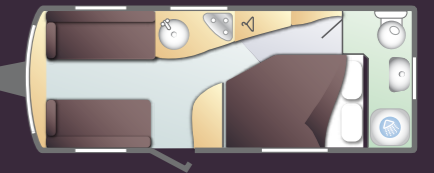

KEY SPECIFICATION FEATURES

CONSTRUCTION

Alu-Tech fully laminated five part body shell assembly (Panel thickness of: sides 37mm, ceiling 37mm & floor 44mm) housed in a structural interlocking aluminium framework | Supplied with a market leading 10-Year integrity guarantee*

OUTSIDE

AL-KO galvanised steel chassis, axle, braking system and running gear | 14" Alloy wheels with bespoke caravan tyres | AL-KO chassis mounted spare wheel carrier and spare wheel (steel spare wheel) | AL-KO AKS 3004 stabiliser | Optional AL-KO Secure wheel lock | Polyplastic double glazed windows through out | Retractable flyscreens and blinds to all windows and roof lights | Two part Hartel exterior door | Dedicated gas bottle, battery and toilet cassette compartments with exterior access doors | Status 530 directional television aerial | Midi Heki rooflight located over front saloon | Mini Heki roof light located over rear bedroom (model specific)

INSIDE

Thetford 107 litre refrigerator with full width freezer compartment | Spinflo Duplex combination oven and grill | Spinflo 3-burner gas hob | Spinflo kitchen sink with removable drainer and mixer tap | Stainless steel 800 watt microwave oven | Truma Ultrastore water heater (gas/electric operation) | Whale floor mounted space heater and blown air heating system | Thetford C-250 cassette toilet | 'Belfast' style washroom sink and mixer tap | Inboard shower unit and mixer tap | Italian design caravan furniture in Bailey 'walnut' finish | Unity soft furnishings with two bolster and two scatter cushions plus co-ordinating curtains | Fully sprung upholstery and fixed bed mattresses | Branded Radio/CD/MP3 player with iPod connectivity | Branded stereo speakers for superior sound quality