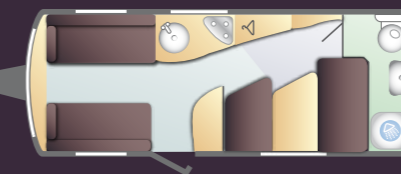

MODEL RANGE & TECHNICAL SPECIFICATIONS

400-2
2 Berth

430-4
4 Berth

440-4
4 Berth

450-5
5 Berth

360 degree Product Tours for all layouts can be viewed on the Orion micro site: www.baileyorion.co.uk

Orion 450-5 rear bedroom