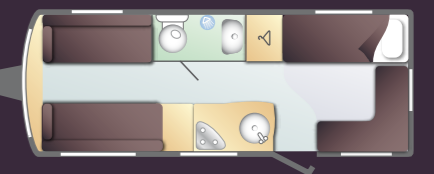

MODEL RANGE & TECHNICAL SPECIFICATIONS

400-2
2 Berth

430-4
4 Berth

440-4
4 Berth

450-5
5 Berth

360 degree Product Tours for all layouts can be viewed on the Orion micro site: www.baileyorion.co.uk

Orion 450-5 rear bedroom