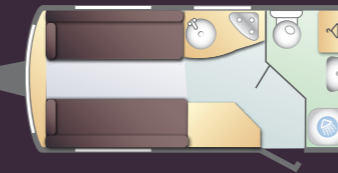

INSIDE

Thetford 107 litre refrigerator with full width freezer compartment | Spinflo Duplex combination oven and grill | Spinflo 3-burner gas hob | Spinflo kitchen sink with removable drainer and mixer tap | Stainless steel 800 watt microwave oven | Truma Ultrastore water heater (gas/electric operation) | Whale floor mounted space heater and blown air heating system | Thetford C-250 cassette toilet | 'Belfast' style washroom sink and mixer tap | Inboard shower unit and mixer tap | Italian design caravan furniture in Bailey 'walnut' finish | Unity soft furnishings with two bolster and two scatter cushions plus co-ordinating curtains | Fully sprung upholstery and fixed bed mattresses | Branded Radio/CD/MP3 player with iPod connectivity | Branded stereo speakers for superior sound quality

Full specification and warranty information details can be found by visiting the new Orion product micro site @ www.baileyorion.co.uk

*Terms and conditions apply. 10-Year integrity guarantee comprises of 6 years standard warranty cover and 4 years extended warranty cover supplied free of charge. Please visit www.baileyorion.co.uk for more information on the Orion warranty package

MODEL RANGE & TECHNICAL SPECIFICATIONS

400-2
2 Berth

430-4
4 Berth